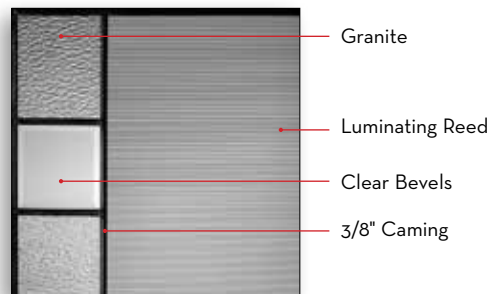

Glass size: 0764 / 2264
 Door: Fiberglass SMOOO
 Sidelite: Fiberglass SMO2R

2236 / 2236

0764 / 2215 (x3)

2264 / 0764

0848 / 2248 / 0848 with Custom Transom

0764 / 2215 / 0764

Patina

Mainlites and Sidelites are reversible. Simply rotate the insert to create the look that works for you.