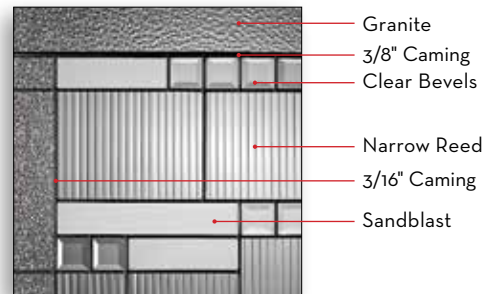

Patina

PRIVACY 8

● Privacy Guide. See pages 4 and 5.