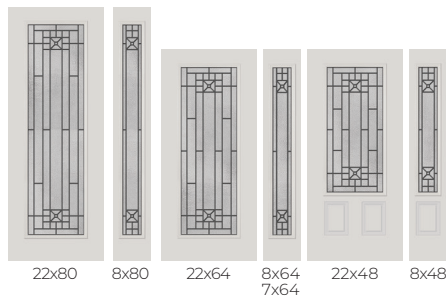

1. Granite Glass
2. Nickel Vein Wrought Iron