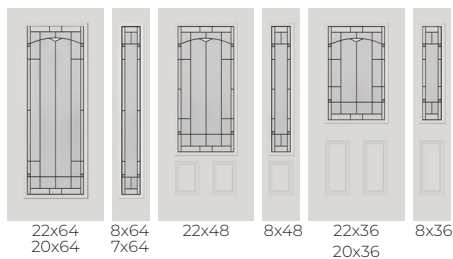

TOPAZ

1. Bronze Softwave Glass
2. Thin Reed Glass
3. Micro-Granite Glass
4. Clear Bevels
5. Patina Caming

Low-E Glass + Argon Gas

PRIVACY RATING