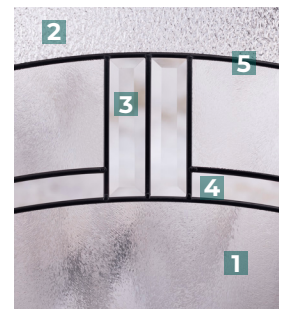

1. Chinchilla Glass
2. Granite Glass
3. Clear Bevels
4. Clear Glass
5. Patina Caming