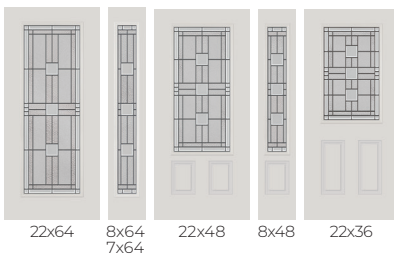

MONTEREY

1. Micro-Granite Glass
2. Granite Glass
3. Clear Bevels
4. Patina Caming

Low-E Glass + Argon Gas