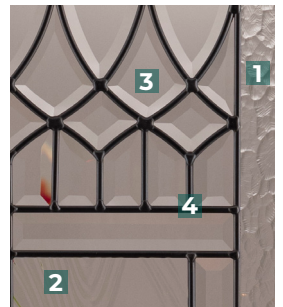

PARIS

1. Arctic Glass
2. Clear Renaissance Glass
3. Clear Bevels
4. Patina Caming

Low-E Glass + Argon Gas