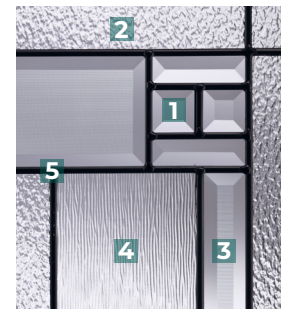

EMPIRE

22x48 8x48 22x36 8x36

1. Chinchilla Glass
2. Granite Glass
3. Clear Bevels
4. Clear Glass
5. Patina Caming

EPIC

22x64 7x64 22x48 8x48

1. Clear Bevels
2. Granite Glass
3. Micro-Cubed Bevels
4. Streamed Glass
5. Patina Caming

MICRO-GRANITE

Texture enclosed in glass

MONTEREY

1. Micro-Granite Glass
2. Granite Glass
3. Clear Bevels
4. Patina Caming

Low-E Glass + Argon Gas

OAK PARK

1. Crinkle Glass
2. Thin Reed Glass
3. Flat Seedy Glass
4. Clear Bevels
5. Patina Caming