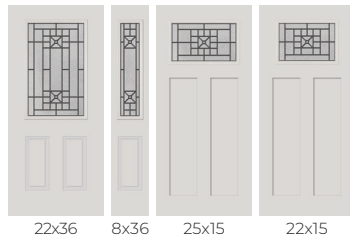

PRIVACY RATING

None   Low   Medium   High   **Maximum**