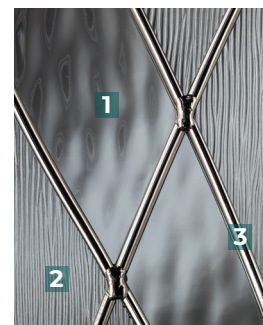

MICRO-GRANITE

Texture enclosed in glass

MONTEREY

1. Micro-Granite Glass
2. Granite Glass
3. Clear Bevels
4. Patina Caming

Low-E Glass + Argon Gas

OAK PARK

1. Crinkle Glass
2. Thin Reed Glass
3. Flat Seedy Glass
4. Clear Bevels
5. Patina Caming

Low-E Glass + Argon Gas

PARIS

1. Arctic Glass
2. Clear Renaissance Glass
3. Clear Bevels
4. Patina Caming

Low-E Glass + Argon Gas

TOPAZ

1. Bronze Softwave Glass
2. Thin Reed Glass
3. Micro-Granite Glass
4. Clear Bevels
5. Patina Caming

 Low-E Glass + Argon Gas

PRIVACY RATING

WATERSIDE

1. Clear Soft Wave Glass
2. Streamed Glass
3. Black Chrome Caming

 Low-E Glass + Argon Gas

PRIVACY RATING

WHISTLER

22x64 7x64 22x48 8x48