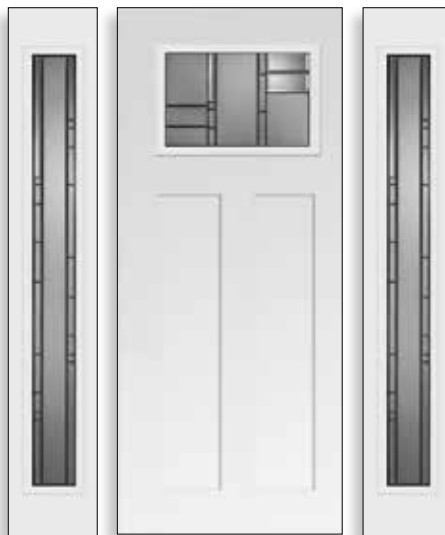

O764 / 2215 / O764