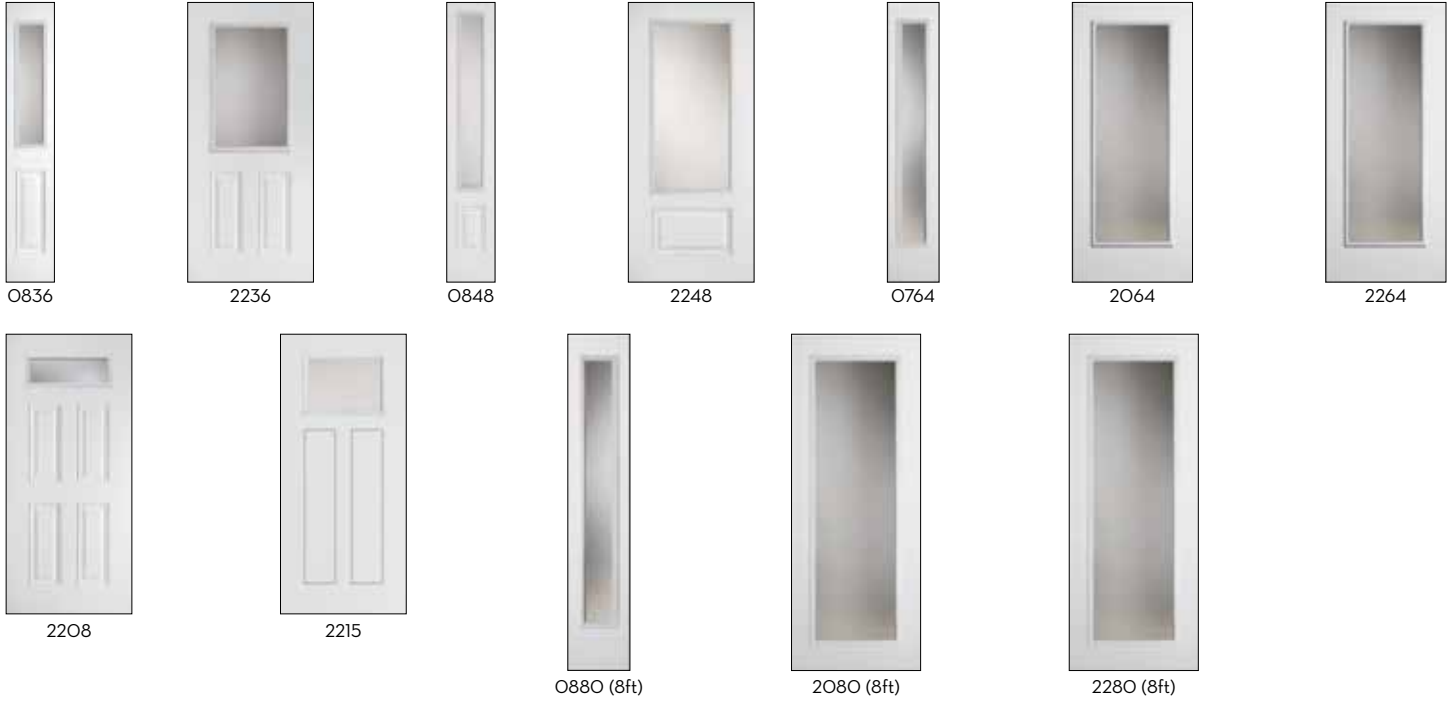

Outside

2064*/2264*

*Featuring "EZ" Lift

2248*

2236

Inside

CLEAR ONE LITE

2236 One Lite