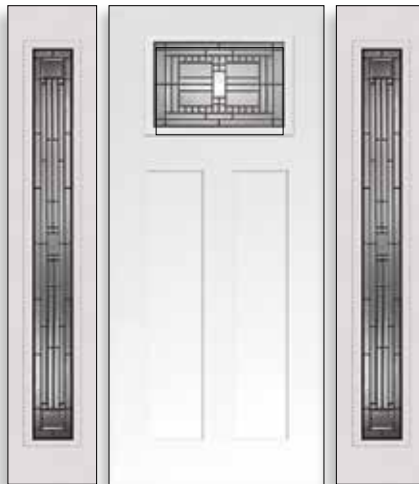

0764 / 2215 / 0764