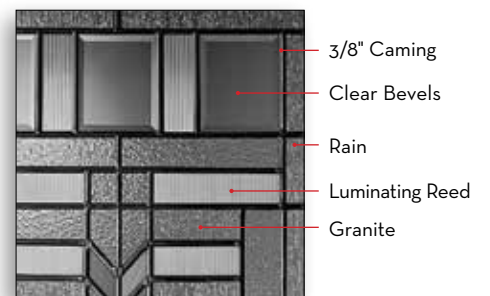

Glass size: 0764 / 2264 / 0764
with Custom Transom
Door: Fiberglass OAK40
Sidelite: Fiberglass OAK2R

PRIVACY

● Privacy Guide. See pages 4 and 5.

Royston	0836*	2236*	0848	2248	0764*	2264	2208*	2215*	2515
Patina	■	■	■	■	■	■	■	■	■

NOTE: Custom transom and sidelites are available. Contact your local dealer for more information.
*Available with Solution Series frame.

Patina