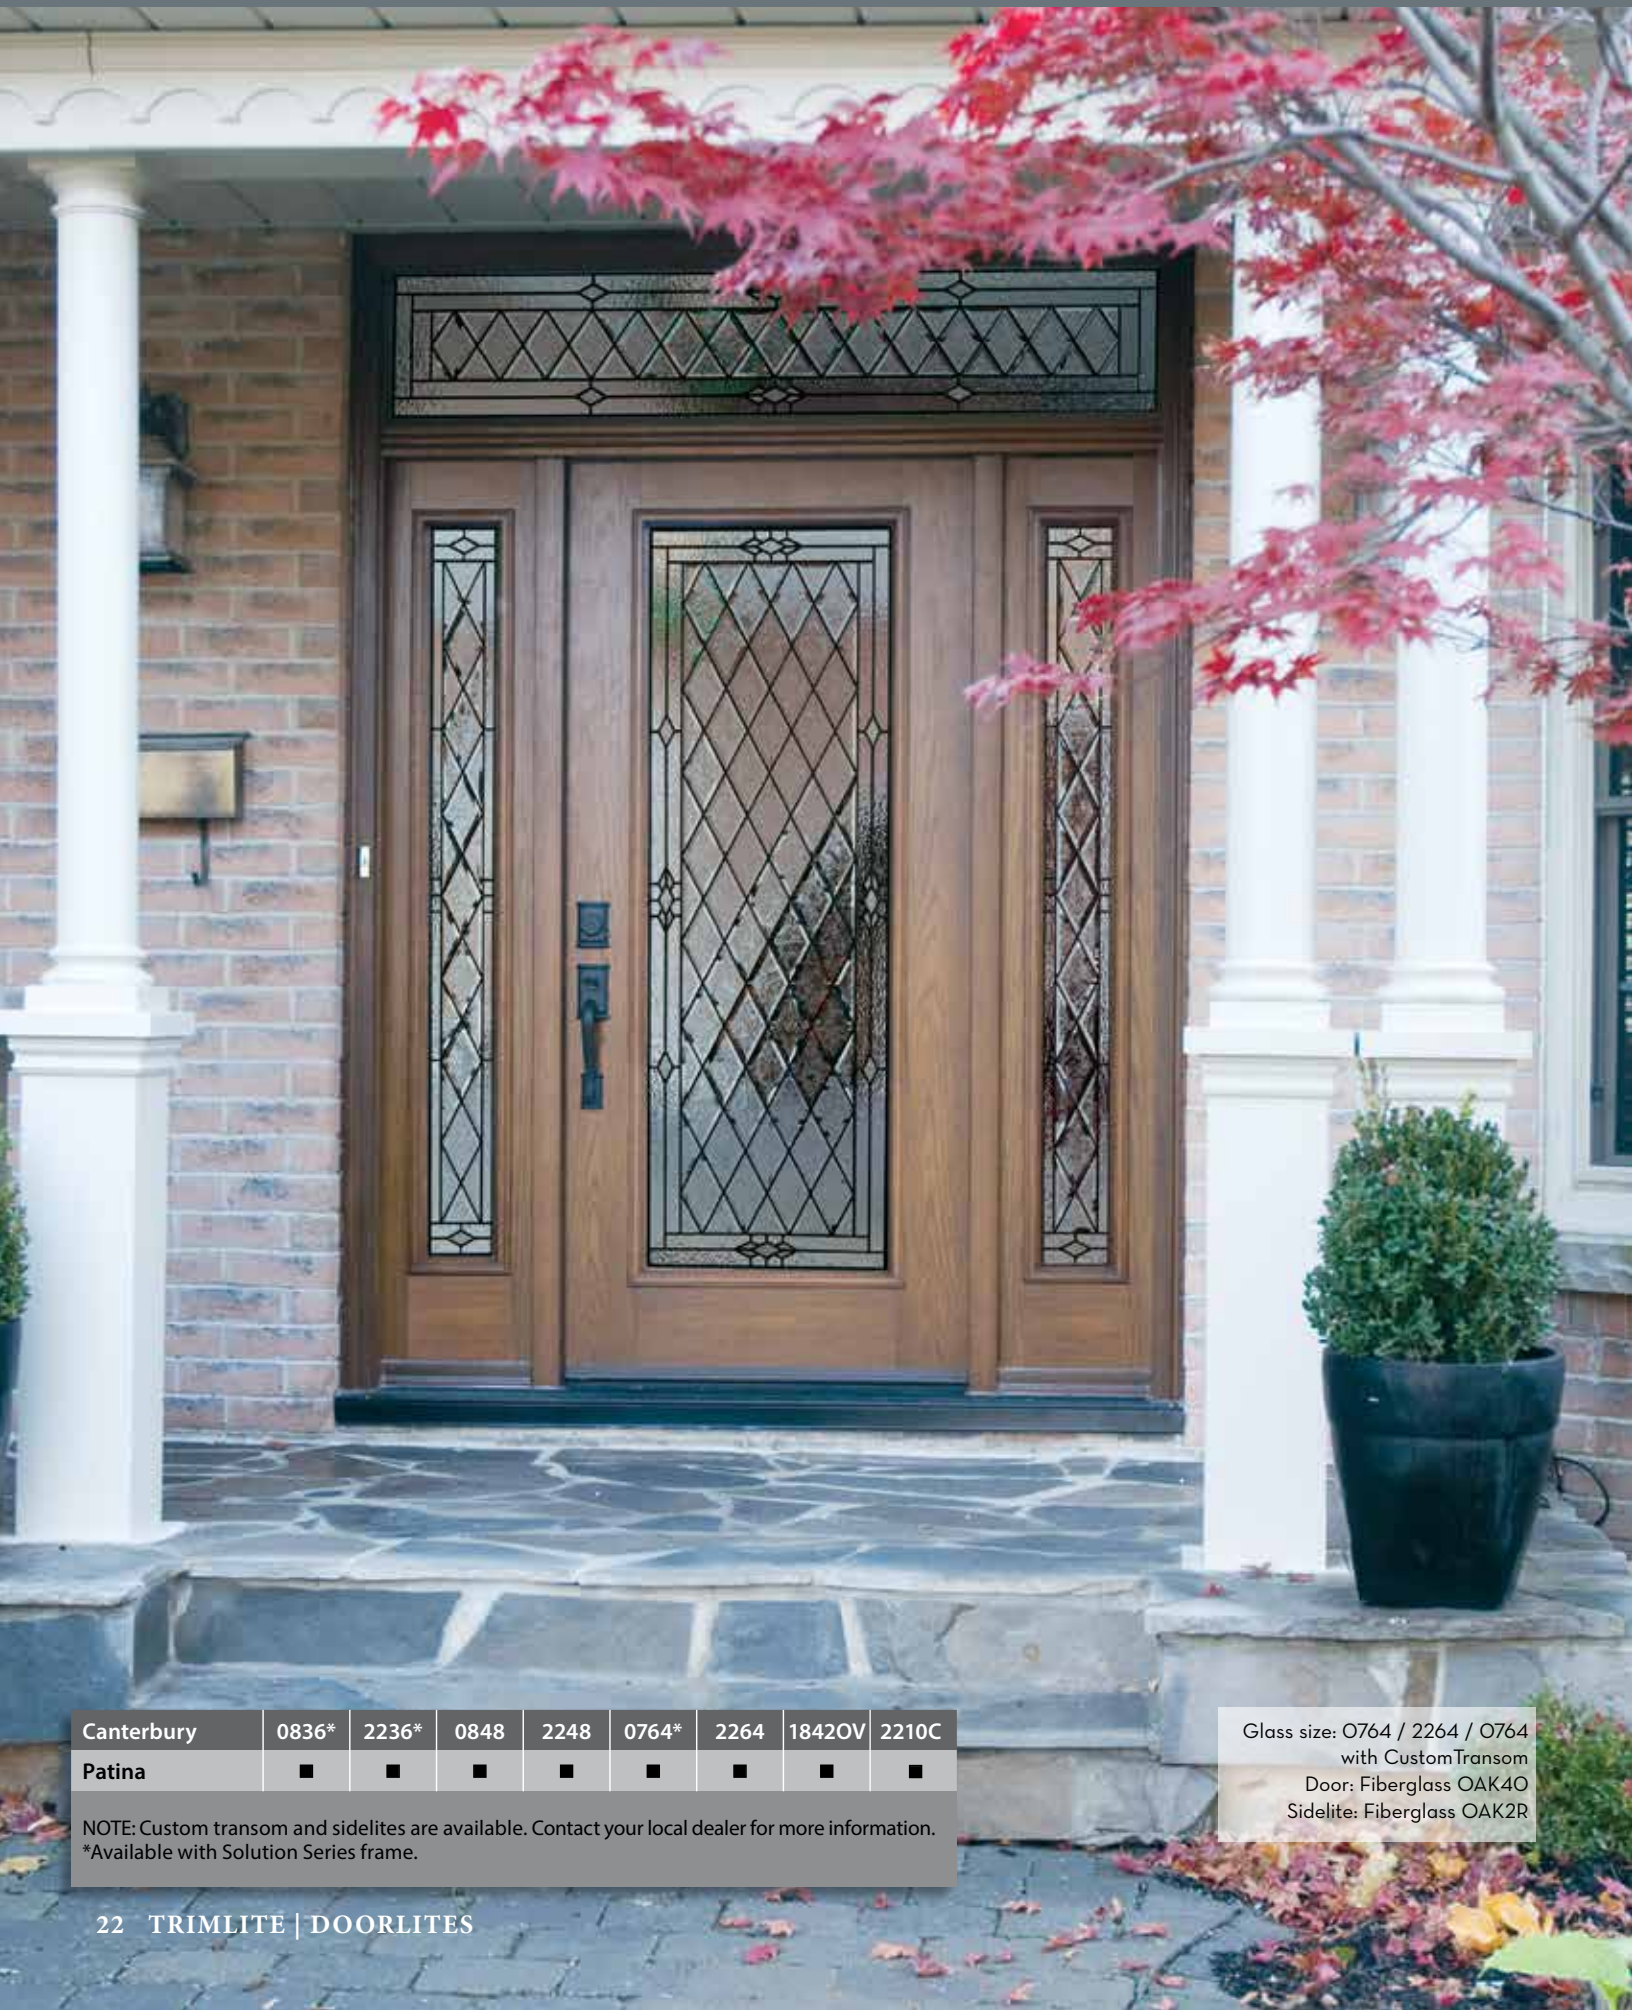

Canterbury

Canterbury	0836*	2236*	0848	2248	0764*	2264	1842OV	2210C
Patina	■	■	■	■	■	■	■	■

NOTE: Custom transom and sidelites are available. Contact your local dealer for more information.
*Available with Solution Series frame.

Glass size: 0764 / 2264 / 0764
with Custom Transom
Door: Fiberglass OAK40
Sidelite: Fiberglass OAK2R