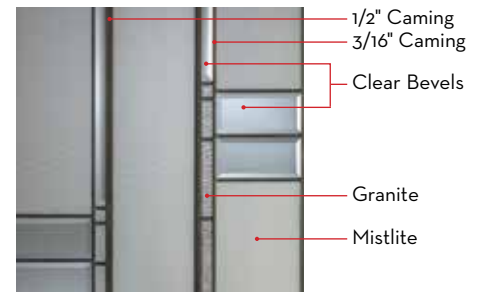

Patina

PRIVACY 7

● Privacy Guide. See pages 4 and 5.