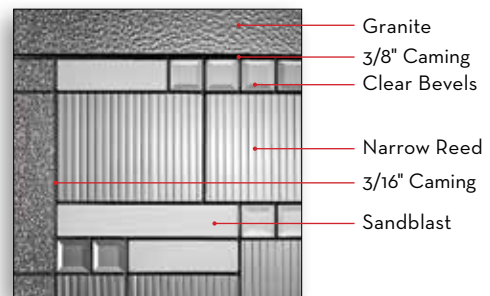

Patina

- Granite
- 3/8" Caming
- Clear Bevels
- Narrow Reed
- 3/16" Caming
- Sandblast

PRIVACY 8

● Privacy Guide. See pages 4 and 5.