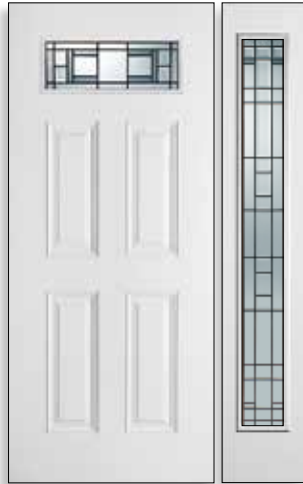

Shown in Patina

Lexington

Glass size: 2248
Door: Fiberglass SMO24

Lexington	0836*	2236*	0848	2248	0764*	2264	2208*	2215*	2515
Patina	■	■	■	■	■	■	■	■	■

NOTE: Custom transom and sidelites are available. Contact your local dealer for more information.
*Available with Solution Series frame.