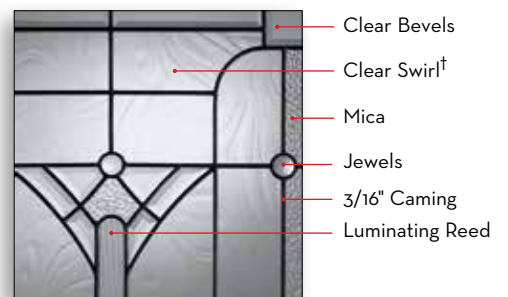

Glass Size: O764 / 2248 / O764
with Custom Transom
Door: Fiberglass OAK24
Sidelite: Fiberglass OAK2R

Waterton	O836*	2236*	O848	2248	O764*	2264	2208*
Patina	■	■	■	■	■	■	■

NOTE: Custom transom and sidelites are available. Contact your local dealer for more information. *Available with Solution Series frame.

PRIVACY 5

● Privacy Guide. See pages 4 and 5.

† Swirl glass often contains small bubbles/surface imperfections. They are not considered defects. See page 6 for more information.

Patina

Manhattan

Glass Size: 2236
Door: Fiberglass SMO22