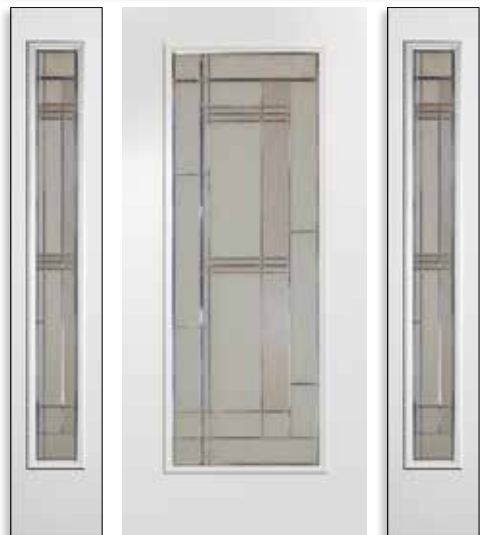

O764 / 2264 / O764 with Custom Transom Zinc

Winslow	0836*	2236*	0848	2248	0764*	2264	2215*
Patina	☐	☐	☐	☐	☐	☐	☐
Zinc	☒	☒	☒	☒	☒	☒	☒

NOTE: Custom transom and sidelites are available. Contact your local dealer for more information. *Available with Solution Series frame.